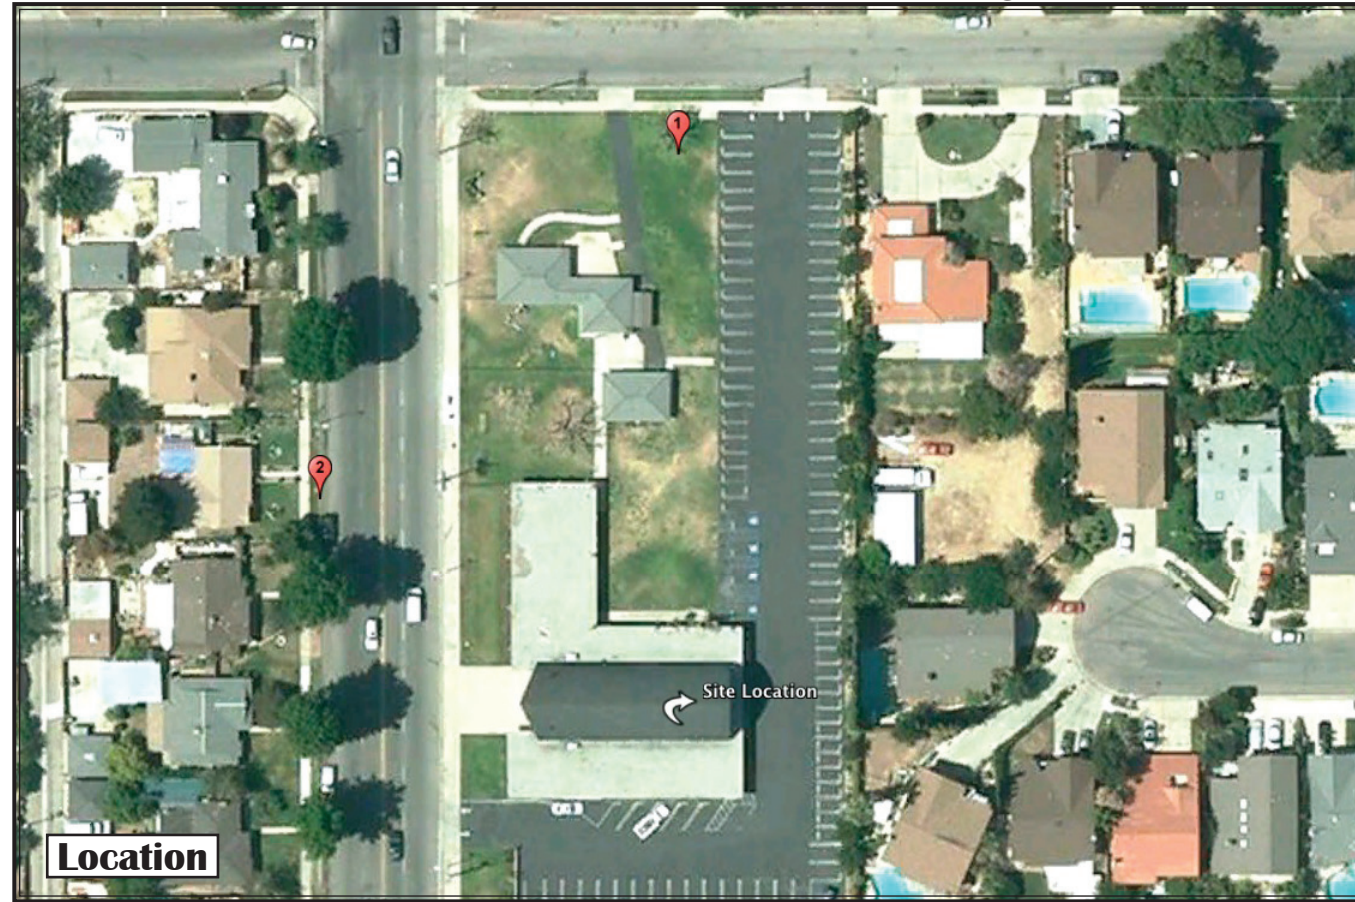

SV12176A

7930 Mason Ave., Canoga Park CA 91306

T-Mobile

View 1

*View Notes:
Looking south at proposed project from the north property line*

T-Mobile USA

3 Imperial Promenade
Santa Ana, CA 92707
(714) 850-2400

SV12176A

7930 Mason Ave., Canoga Park CA 91306

T-Mobile

View 2

*View Notes:
Looking south east at proposed project from Mason Ave.*

T-Mobile USA

3 Imperial Promenade
Santa Ana, CA 92707
(714) 850-2400

Synergy Development Svc