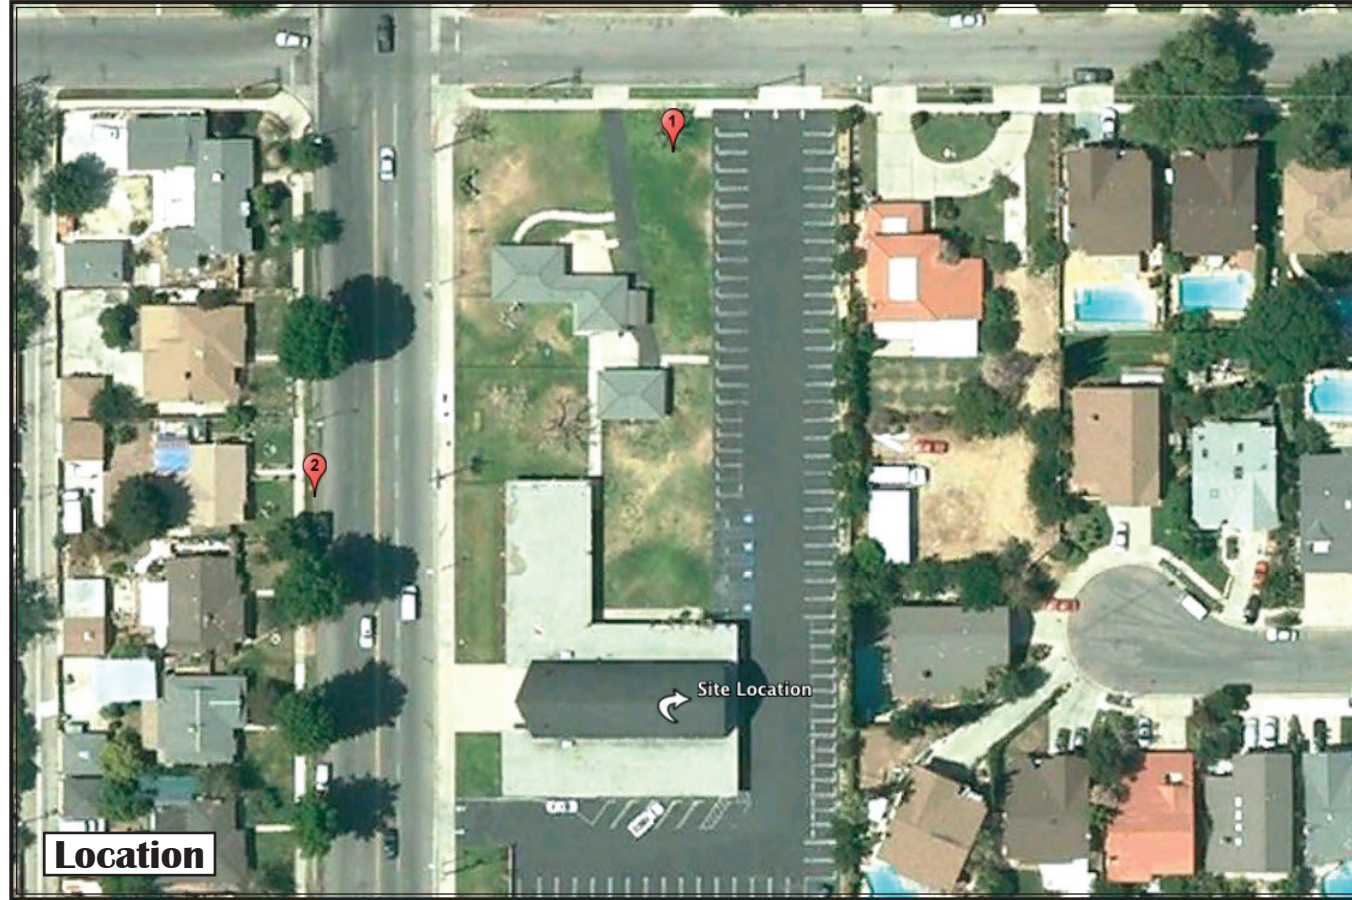

SV12176A

7930 Mason Ave., Canoga Park CA 91306

T-Mobile

View 1

*View Notes:
Looking south at proposed project from the north property line*

T-Mobile USA

3 Imperial Promenade
Santa Ana, CA 92707
(714) 850-2400

SV12176A

7930 Mason Ave., Canoga Park CA 91306

T-Mobile

View 2

*View Notes:
Looking south east at proposed project from Mason Ave.*

T-Mobile USA

3 Imperial Promenade
Santa Ana, CA 92707
(714) 850-2400

Synergy Development Svc